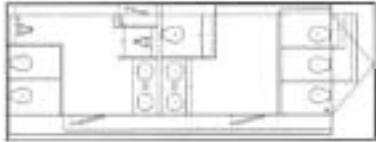

430 gallon  
 (1300 flushes)  
 20' long (including tongue) by  
 12' wide (with steps down)

16' X 8'  
 640 gallon

24' X 8.5'  
 900 gallon  
 28' 6" long (including tongue)  
 by 12' 5" (with steps down)